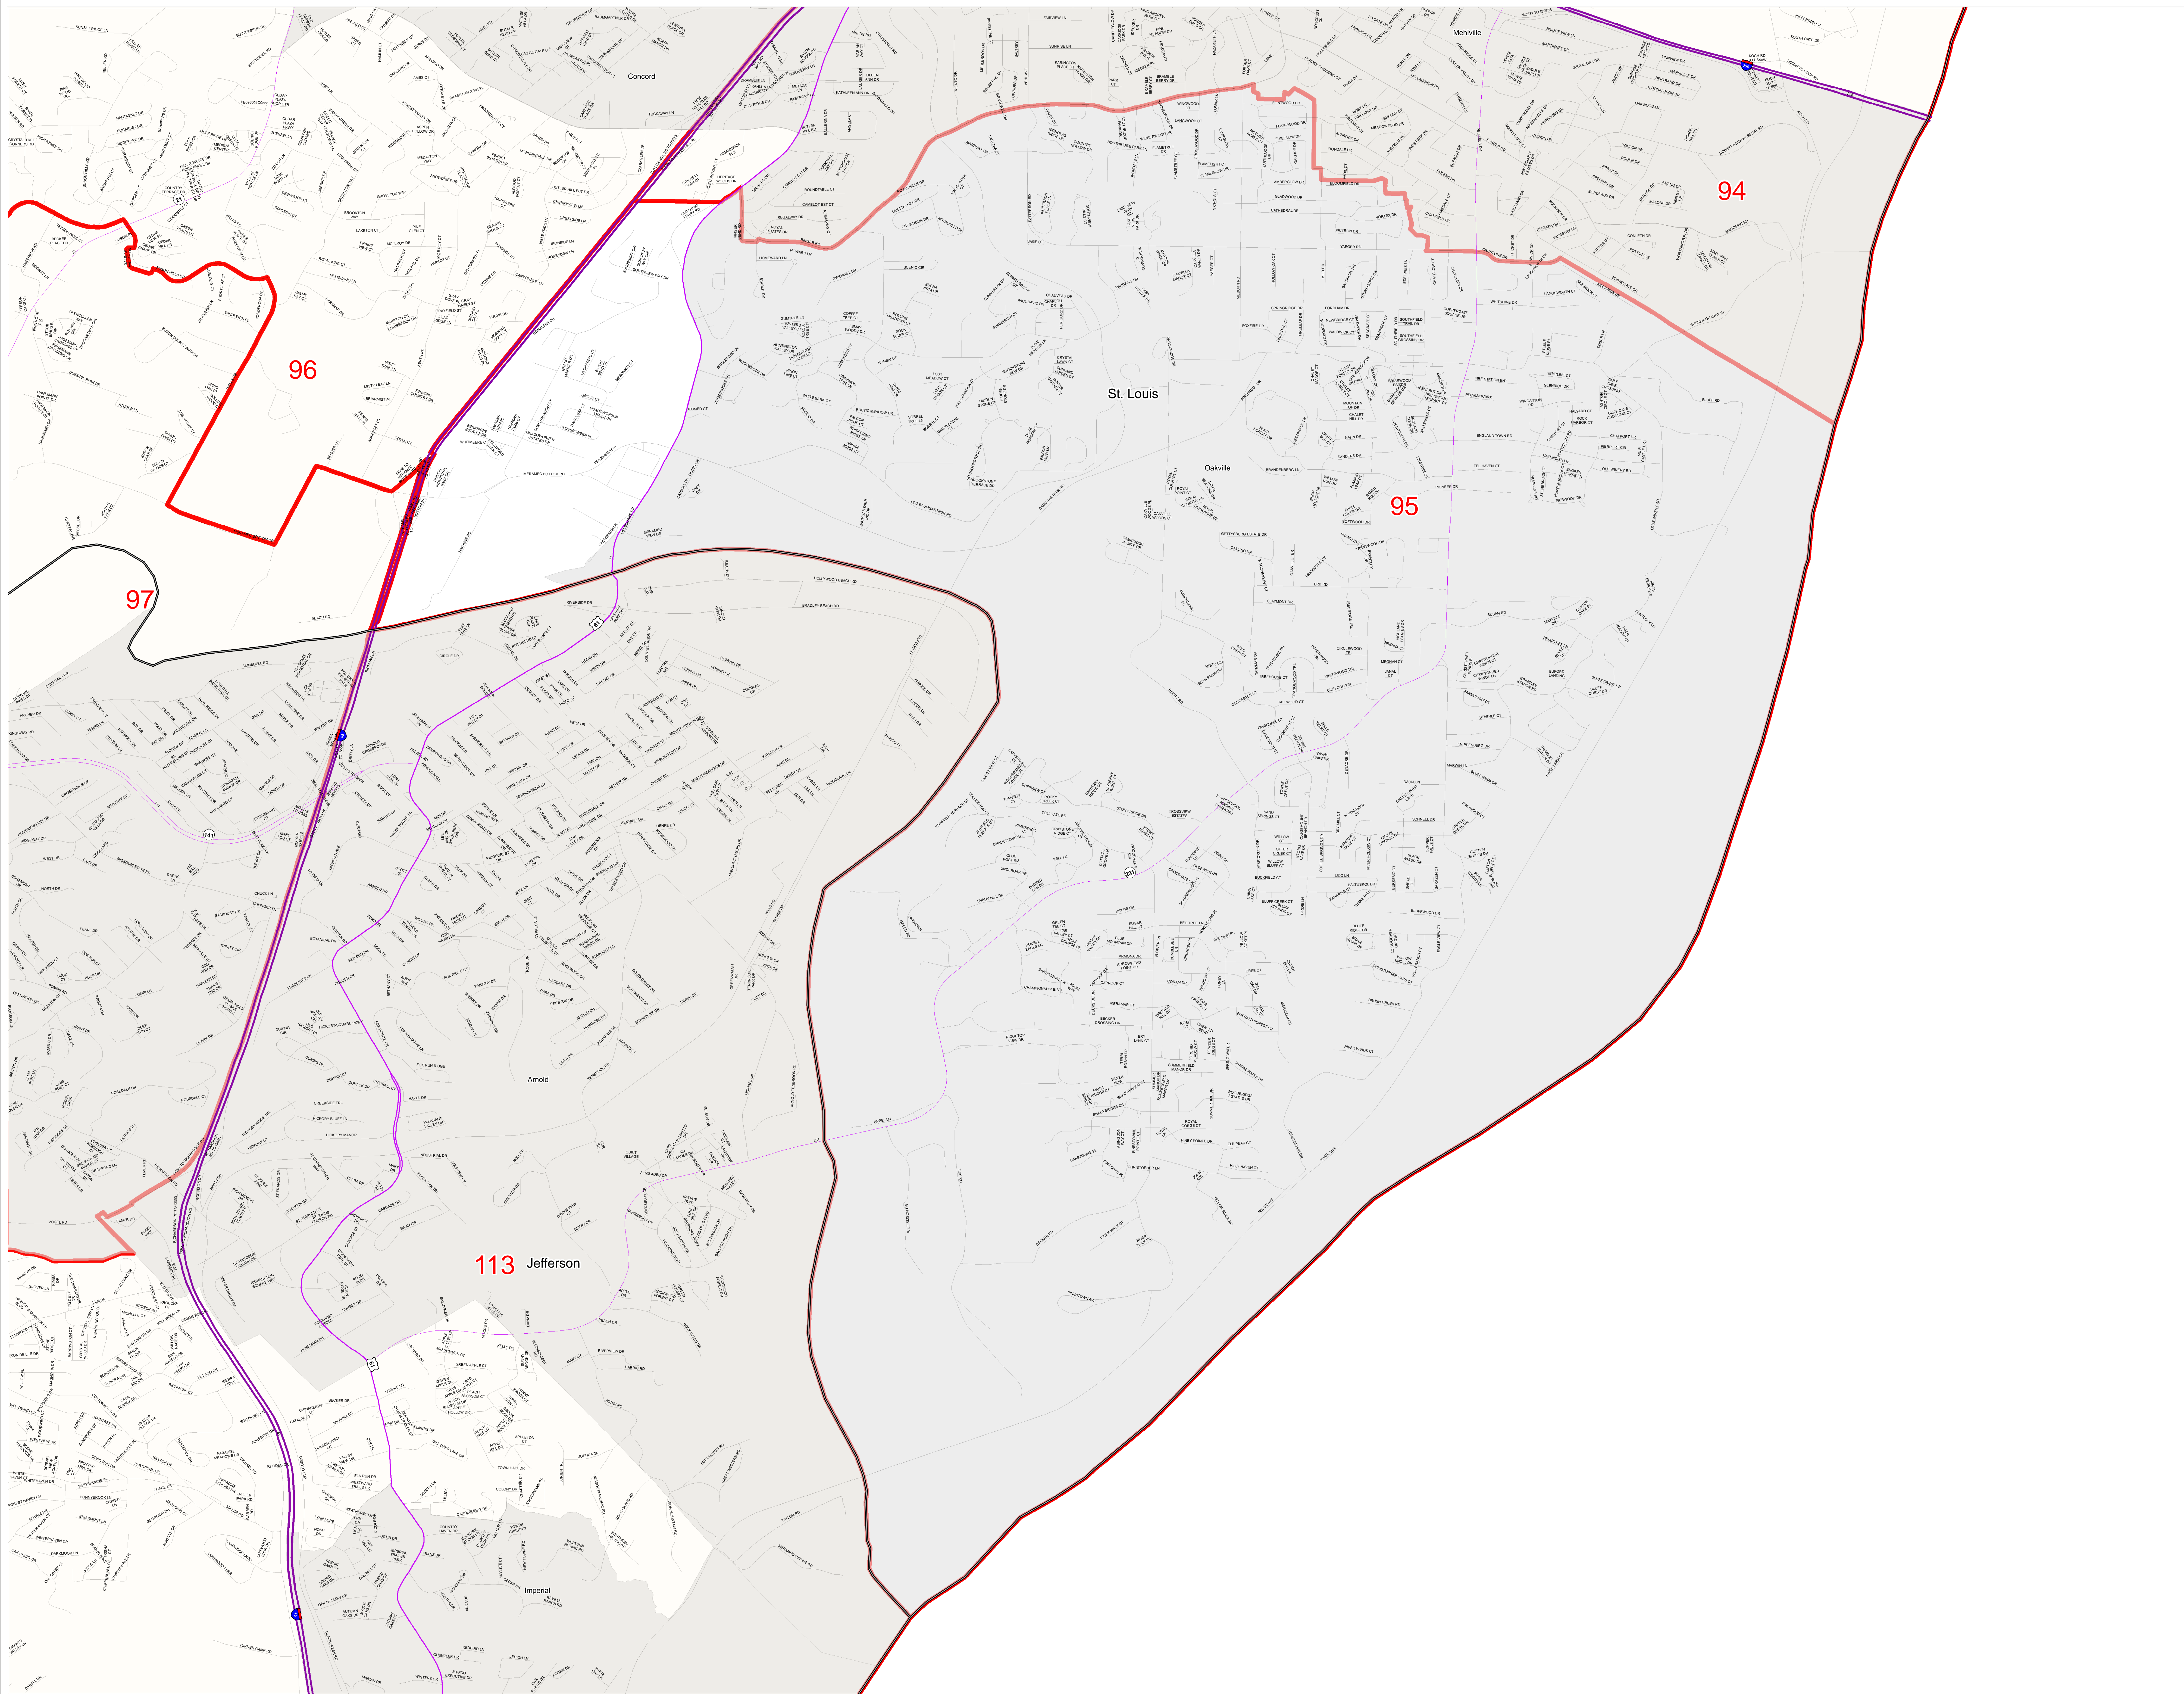

Missouri State House District Number 95
House Apportionment Plan 2011

- Districts
- Counties
- Interstates
- U.S. Highways
- MO Highways
- Streets
- Incorporated Places*
- Area Outside of Featured District